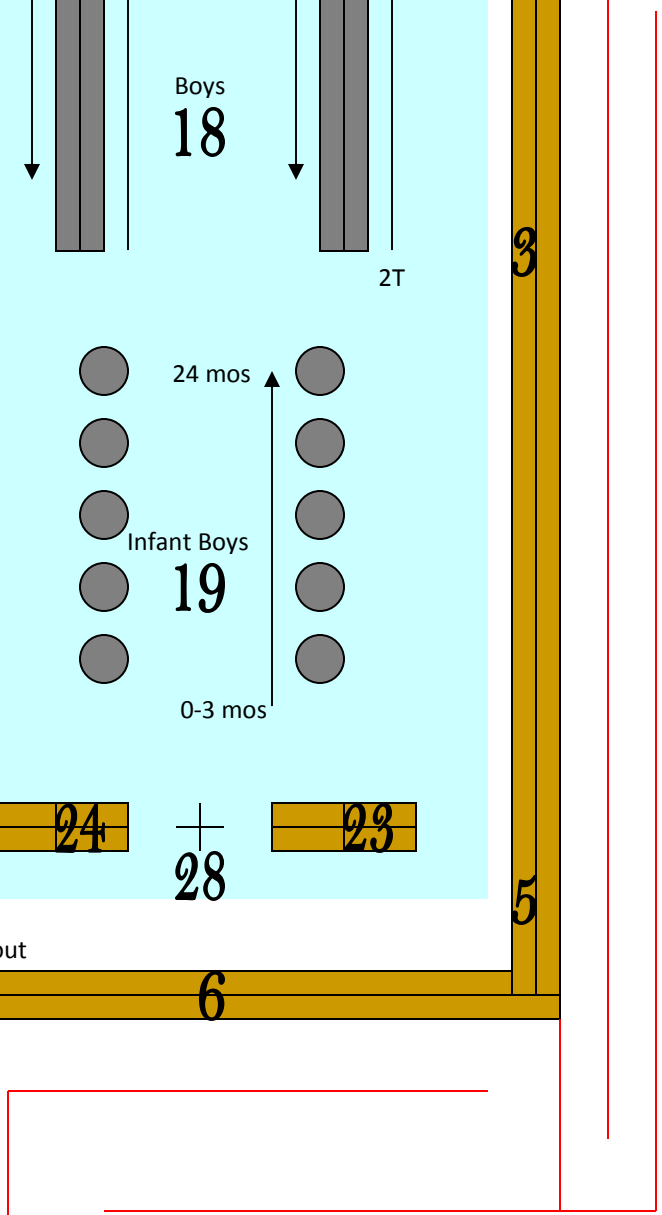

Women's Men's

Entrance & Exit

Interstate Center Storage Area

B
A
K
E
S
A
L
E

Customer
Sorting Area

12
11
10
9
4

13

14
15
16
17
22
21
20

26

Boys 18

2T

24 mos

Infant Boys 19

0-3 mos

24 23

28

7
Large Item

★ Checkout

Checkout

6

Spring/Summer 2015 Sale Index

Numbers correspond to MAP – mostly clockwise around the floor, starting at the Shopping Entrance.

1 - Media

- Movies (DVDs & Tapes)
- Music (CDs & Tapes)
- Leap Pad/iDog
- Video Games/Systems
- Software